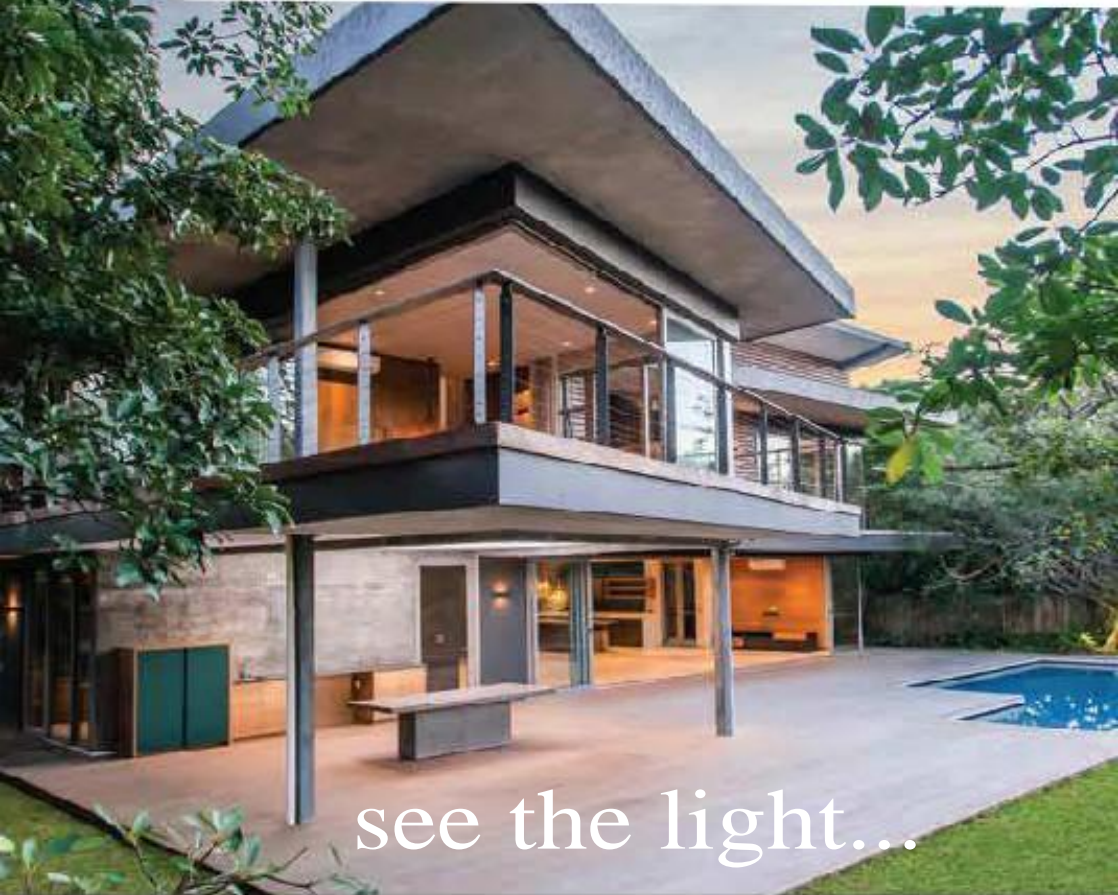

COLOUR POT

ALUMINIUM WINDOWS & DOORS

March 2019

PRODUCT BROCHURE

see the light...

PURPOSE MADE OPTIONS AND SIZES ARE AVAILABLE ON ALL PRODUCTS

DOORS | WINDOWS | SHOWERS | SECURITY GATES

We are a family oriented Aluminium Manufacturing business established in 2018. Not only that we pride ourselves on the highest levels of customer service. We also a bespoke service to cater to each individual customer.