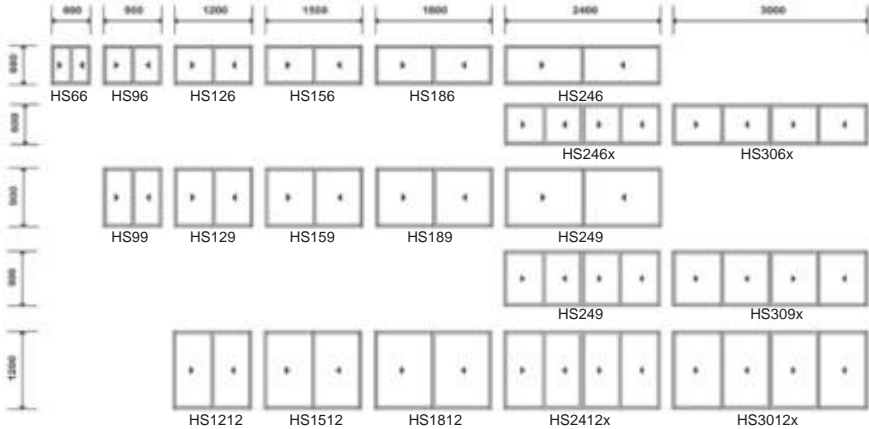

Domestic Sliding Window

Knysna Sliding Window

Salient 70 Sliding Window

Salient 90 Sliding Window

Knysna sliding windows can accommodate up to 20mm double glazing.
Salient 70 sliding windows can accommodate up to 14mm double glazing.
Salient 90 sliding windows can accommodate up to 24mm double glazing.

Both width and height of the unit is 10mm smaller than sizes shown.

Standard Finishes are Bronze, White Powder Coated and Natural Anodised. Special colours are available.

'S' Denotes Safety Glass

Horizontal Sliding Windows