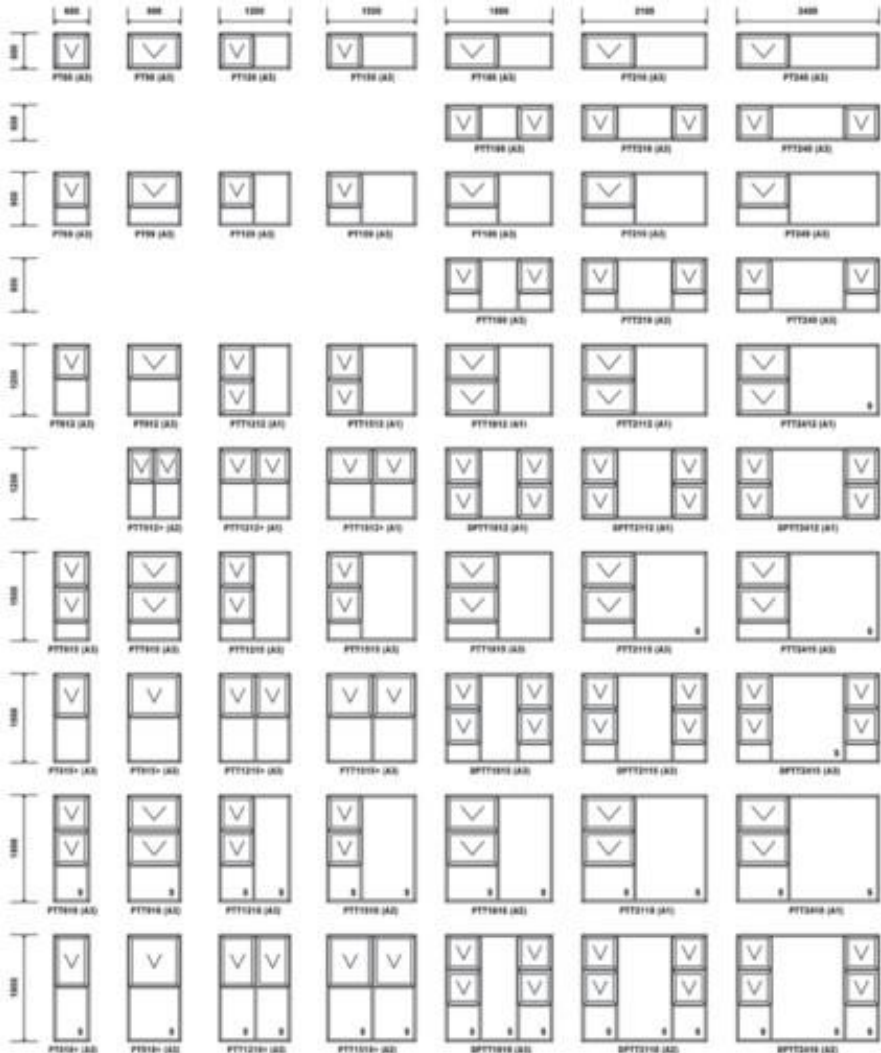

Both width and height of the unit is 10mm smaller than sizes shown.

Standard Finishes are Bronze, Charcoal, White Powder Coated and Natural Anodised. Special colours are available

Origin 3® Charcoal not standard colour.

'S' Denotes Safety Glass