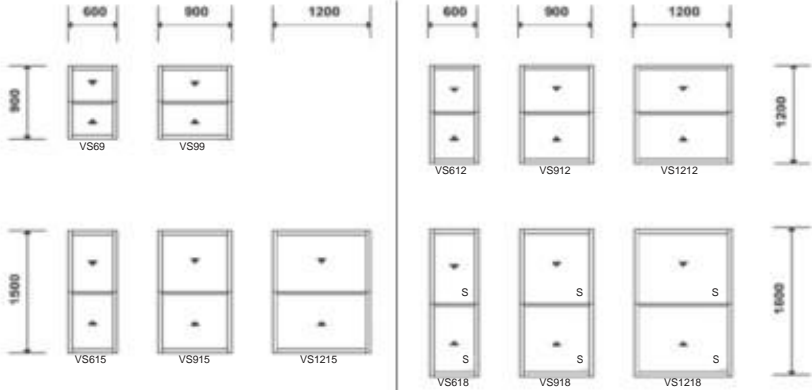

Colours

- White and Bronze. Special colours available on request.

Sizes (mm)

Width	Adjustment	Standard Height
900	(700 - 1010)	2080 - 2090
1800	(1500 - 1920)	
2400	(1920 - 2460)	

Locking Options:

Side Locking

Both width and height of the unit is 10mm smaller than sizes shown.

Standard Finishes are Bronze, Charcoal, White Powder Coated and Natural Anodised. Special colours are available.

'S' Denotes Safety Glass

Domestic Sliding Window

Knysna Sliding Window

Salient 70 Sliding Window

Salient 90 Sliding Window

Knysna sliding windows can accommodate up to 20mm double glazing.
Salient 70 sliding windows can accommodate up to 14mm double glazing.
Salient 90 sliding windows can accommodate up to 24mm double glazing.

Both width and height of the unit is 10mm smaller than sizes shown.

Standard Finishes are Bronze, White Powder Coated and Natural Anodised. Special colours are available.

'S' Denotes Safety Glass

Horizontal Sliding Windows