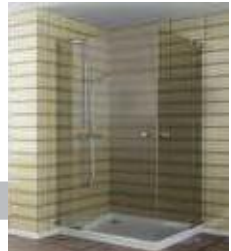

Excludes Shower Door - any may be used (Standard is 700mm).

Extension Profile

1800(h) 25mm
Extension Profile

Frameless Shower

Frameless showers are made to measure and prices are available on request.

CONTACT US