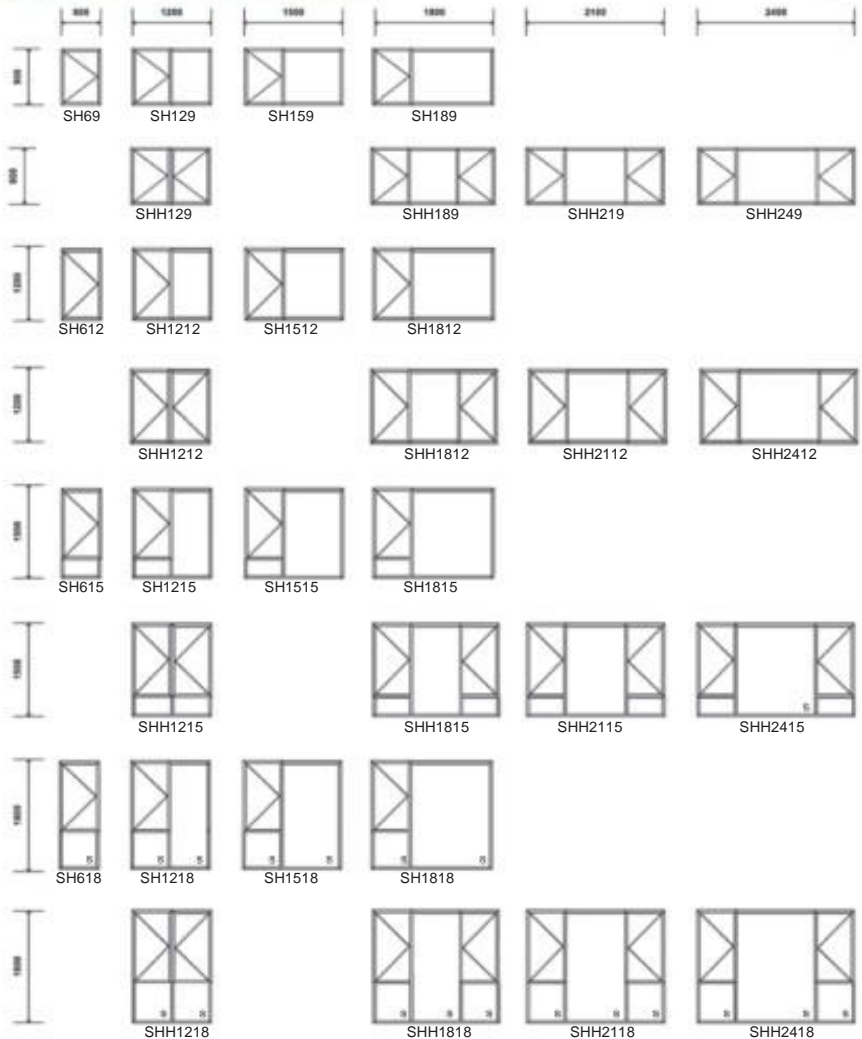

Standard Finishes are Bronze, Charcoal, White Powder Coated and Natural Anodised. Special colours are available.

'S' Denotes Safety Glass